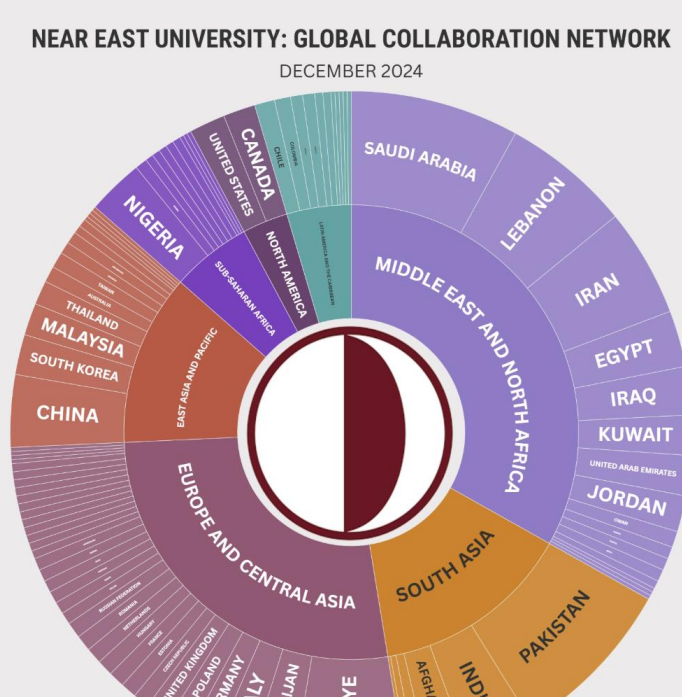

Collaborations

Near East University engages in collaborations with institutions and researchers worldwide, supporting knowledge sharing and multidisciplinary studies. These partnerships contribute to the advancement of science and education, highlighting the university's dedication to progress.

NEAR EAST UNIVERSITY: GLOBAL COLLABORATION NETWORK
DECEMBER 2024