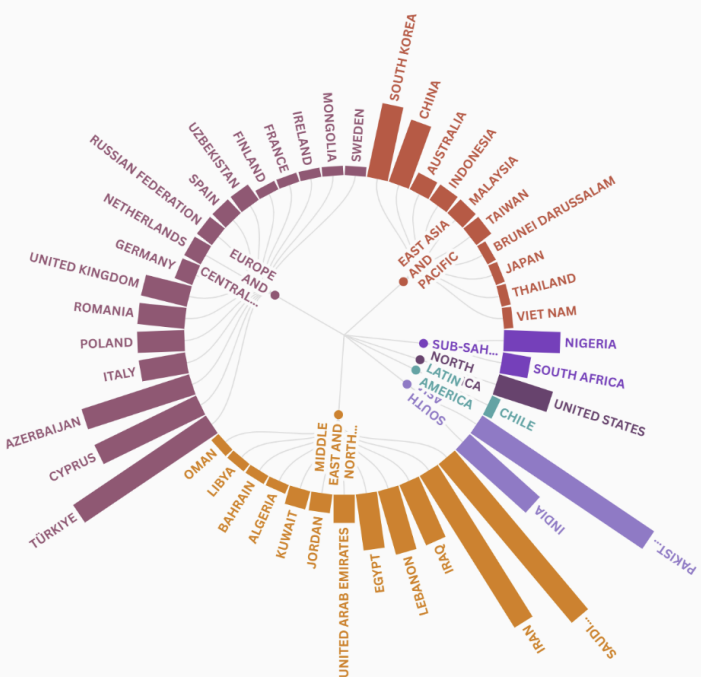

[read more](#)

STUDENT CLUBS

Nutrition and Dietetics Student Club

The Nutrition and Dietetics Student Club is a vibrant community dedicated to promoting the importance of healthy living and sustainable nutrition. Through educational events, social activities, and impactful projects, the club fosters collaboration and awareness, empowering students to make a positive difference for both personal and planetary health.

[read more](#)

WHAT'S NEW IN EDUCATION

Faculty of Artificial Intelligence and Informatics

The newly established faculty aims to lead advancements in artificial intelligence and informatics, offering programs designed to prepare students for the evolving demands of technology-focused careers. With a strong emphasis on research and practical applications, the faculty provides a dynamic environment where students can explore the potential of AI and its impact on various industries.

[read more](#)

COLLABORATIONS

Near East University engages in collaborations with institutions and researchers worldwide, supporting knowledge sharing and multidisciplinary studies. These partnerships contribute to the advancement of science and education, highlighting the university's dedication to progress.